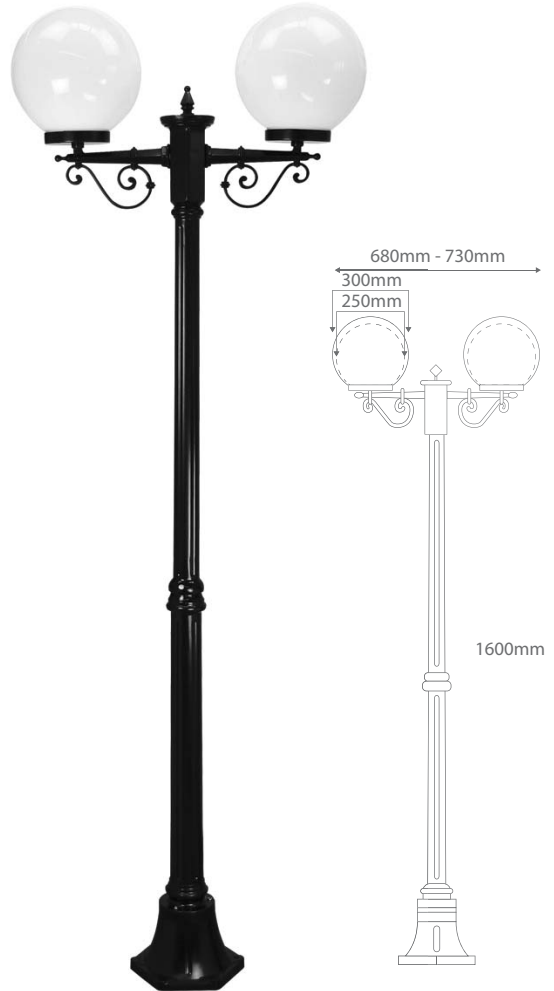

GT-569 / GT-570

Twin Sphere on Post 1.75m

Order Code:	15650	Beige	GT569	2 x 20W E27 CFL
	15651	Black	GT569	2 x 20W E27 CFL
	15652	Burgundy	GT569	2 x 20W E27 CFL
	15653	Green	GT569	2 x 20W E27 CFL
	15654	Primrose	GT569	2 x 20W E27 CFL
	15655	White	GT569	2 x 20W E27 CFL
	15656	Beige	GT570	2 x 20W E27 CFL
	15657	Black	GT570	2 x 20W E27 CFL
	15658	Burgundy	GT570	2 x 20W E27 CFL
	15659	Green	GT570	2 x 20W E27 CFL
	15660	Primrose	GT570	2 x 20W E27 CFL
	15661	White	GT570	2 x 20W E27 CFL

Product Code: **GT-569 Ø250mm**
GT-570 Ø300mm

Description: Two opal spheres on medium fancy post and short base.

IP Rating: IP43

Dimensions: Height 1750mm

Requires: Lamps.

Made in Italy Assembled in Australia