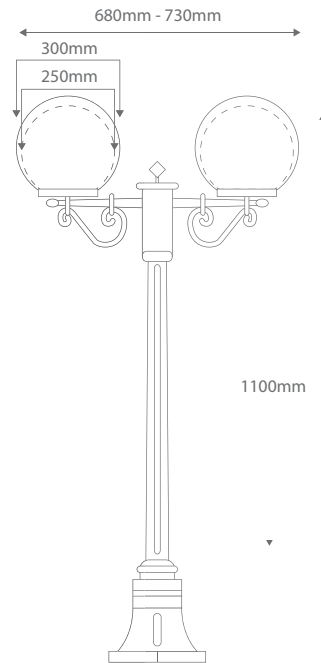

GT-567 / GT-568

Twin Spheres on Post 1.1m

Order Code:	15638	Beige	GT567	2 x 20W E27 CFL
	15639	Black	GT567	2 x 20W E27 CFL
	15640	Burgundy	GT567	2 x 20W E27 CFL
	15641	Green	GT567	2 x 20W E27 CFL
	15642	Primrose	GT567	2 x 20W E27 CFL
	15643	White	GT567	2 x 20W E27 CFL
	15644	Beige	GT568	2 x 20W E27 CFL
	15645	Black	GT568	2 x 20W E27 CFL
	15646	Burgundy	GT568	2 x 20W E27 CFL
	15647	Green	GT568	2 x 20W E27 CFL
	15648	Primrose	GT568	2 x 20W E27 CFL
	15649	White	GT568	2 x 20W E27 CFL

Product Code: **GT-567 Ø 250mm**
GT-568 Ø 300mm

Description: Two opal spheres on fancy post and short base.

IP Rating: IP43

Dimensions: Height 1100mm

Requires: Lamps.

Made in Italy Assembled in Australia