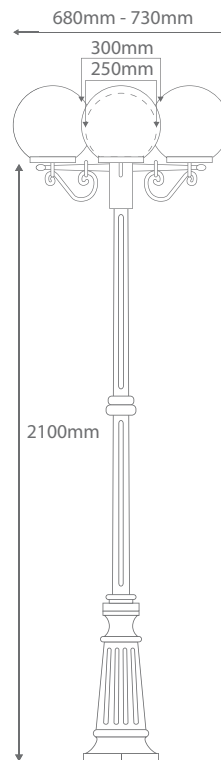

GT-562 / GT-563

Triple Spheres on Post 2.1m

Order Code:	15626	Beige	GT562	3 x 20W E27 CFL
	15627	Black	GT562	3 x 20W E27 CFL
	15628	Burgundy	GT562	3 x 20W E27 CFL
	15629	Green	GT562	3 x 20W E27 CFL
	15630	Primrose	GT562	3 x 20W E27 CFL
	15631	White	GT562	3 x 20W E27 CFL
	15632	Beige	GT563	3 x 20W E27 CFL
	15633	Black	GT563	3 x 20W E27 CFL
	15634	Burgundy	GT563	3 x 20W E27 CFL
	15635	Green	GT563	3 x 20W E27 CFL
	15636	Primrose	GT563	3 x 20W E27 CFL
	15637	White	GT563	3 x 20W E27 CFL

Product Code: **GT-562 Ø250mm**
GT-563 Ø300mm

Description: Three opal spheres on fancy post and tall base.

IP Rating: IP43

Dimensions: Height 2100mm

Requires: Lamps.

Made in Italy Assembled in Australia

Domus Lighting