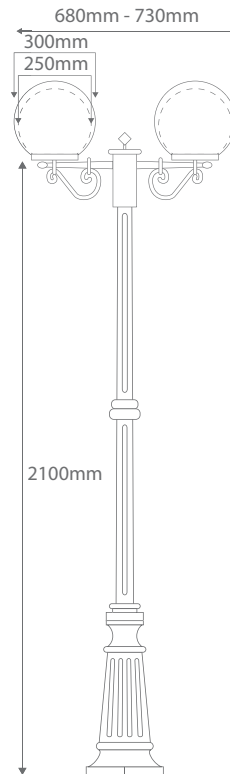

GT-560 / GT-561

Twin Spheres on Post 2.1m

Order Code:	15614	Beige	GT560	2 x 20W E27 CFL
	15615	Black	GT560	2 x 20W E27 CFL
	15616	Burgundy	GT560	2 x 20W E27 CFL
	15617	Green	GT560	2 x 20W E27 CFL
	15618	Primrose	GT560	2 x 20W E27 CFL
	15619	White	GT560	2 x 20W E27 CFL
	15620	Beige	GT561	2 x 20W E27 CFL
	15621	Black	GT561	2 x 20W E27 CFL
	15622	Burgundy	GT561	2 x 20W E27 CFL
15623	Green	GT561	2 x 20W E27 CFL	
15624	Primrose	GT561	2 x 20W E27 CFL	
15625	White	GT561	2 x 20W E27 CFL	

Product Code: **GT-560 Ø250mm**
GT-561 Ø300mm

Description: Two opal spheres on fancy post and tall base.

IP Rating: IP43

Dimensions: Height 2100mm

Requires: Lamps.

Made in Italy Assembled in Australia

Domus Lighting