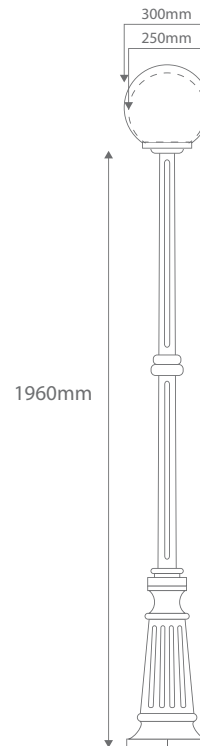

# GT-557 / GT-558

## Single Sphere on Post 1.96m

Order Code:	<b>15602</b>	Beige	GT557	1 x 20W E27 CFL
	<b>15603</b>	Black	GT557	1 x 20W E27 CFL
	<b>15604</b>	Burgundy	GT557	1 x 20W E27 CFL
	<b>15605</b>	Green	GT557	1 x 20W E27 CFL
	<b>15606</b>	Primrose	GT557	1 x 20W E27 CFL
	<b>15607</b>	White	GT557	1 x 20W E27 CFL
	<b>15608</b>	Beige	GT558	1 x 20W E27 CFL
<b>15609</b>	Black	GT558	1 x 20W E27 CFL	
<b>15610</b>	Burgundy	GT558	1 x 20W E27 CFL	
<b>15611</b>	Green	GT558	1 x 20W E27 CFL	
<b>15612</b>	Primrose	GT558	1 x 20W E27 CFL	
<b>15613</b>	White	GT558	1 x 20W E27 CFL	

Product Code: **GT-557 Ø250mm**  
**GT-558 Ø300mm**

Description: Single opal sphere on fancy post and tall base.

IP Rating: IP43

Dimensions: Height 1960mm

Requires: Lamp.

Made in Italy Assembled in Australia