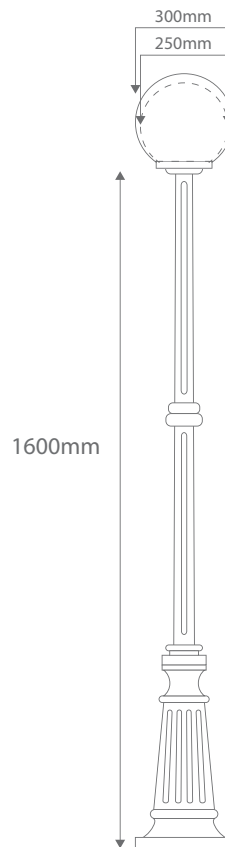

GT-555 / GT-556

Single Sphere on Post 1.6m

| | | | | |
|-------------|--------------|----------|-------|-----------------|
| Order Code: | 15590 | Beige | GT555 | 1 x 20W E27 CFL |
| | 15591 | Black | GT555 | 1 x 20W E27 CFL |
| | 15592 | Burgundy | GT555 | 1 x 20W E27 CFL |
| | 15593 | Green | GT555 | 1 x 20W E27 CFL |
| | 15594 | Primrose | GT555 | 1 x 20W E27 CFL |
| | 15595 | White | GT555 | 1 x 20W E27 CFL |
| | 15596 | Beige | GT556 | 1 x 20W E27 CFL |
| | 15597 | Black | GT556 | 1 x 20W E27 CFL |
| | 15598 | Burgundy | GT556 | 1 x 20W E27 CFL |
| | 15599 | Green | GT556 | 1 x 20W E27 CFL |
| | 15600 | Primrose | GT556 | 1 x 20W E27 CFL |
| | 15601 | White | GT556 | 1 x 20W E27 CFL |

Product Code: **GT-555 Ø250mm**
GT-556 Ø300mm

Description: Single opal sphere on medium fancy post and short base.

IP Rating: IP43

Dimensions: Height 1600mm

Requires: Lamp.

Made in Italy Assembled in Australia