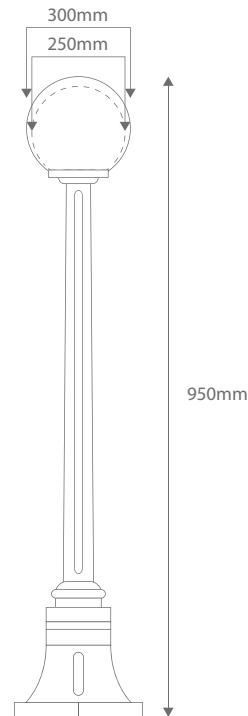

GT-553 / GT-554

Single Sphere on Post 950mm

Order Code:	15578	Beige	GT553	1 x 20W E27 CFL
	15579	Black	GT553	1 x 20W E27 CFL
	15580	Burgundy	GT553	1 x 20W E27 CFL
	15581	Green	GT553	1 x 20W E27 CFL
	15582	Primrose	GT553	1 x 20W E27 CFL
	15583	White	GT553	1 x 20W E27 CFL
	15584	Beige	GT554	1 x 20W E27 CFL
	15585	Black	GT554	1 x 20W E27 CFL
	15586	Burgundy	GT554	1 x 20W E27 CFL
	15587	Green	GT554	1 x 20W E27 CFL
	15588	Primrose	GT554	1 x 20W E27 CFL
	15589	White	GT554	1 x 20W E27 CFL

Product Code: **GT-553 Ø 250mm**
GT-554 Ø 300mm

Description: Single opal sphere on fancy post and short base.

IP Rating: IP43

Dimensions: Height 950mm

Requires: Lamp.

Made in Italy Assembled in Australia