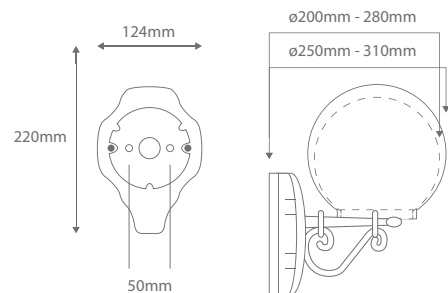

GT-544 / GT-545

Wall Bracket 20cm & 25cm

Order Code:	15566	Beige	GT544	1 x 20W E27 CFL
	15567	Black	GT544	1 x 20W E27 CFL
	15568	Burgundy	GT544	1 x 20W E27 CFL
	15569	Green	GT544	1 x 20W E27 CFL
	15570	Primrose	GT544	1 x 20W E27 CFL
	15571	White	GT544	1 x 20W E27 CFL
	15572	Beige	GT545	1 x 20W E27 CFL
	15573	Black	GT545	1 x 20W E27 CFL
	15574	Burgundy	GT545	1 x 20W E27 CFL
	15575	Green	GT545	1 x 20W E27 CFL
15576	Primrose	GT545	1 x 20W E27 CFL	
15577	White	GT545	1 x 20W E27 CFL	

Product Code: **GT-544 Ø 200mm**
GT-545 Ø 250mm

Description: Single opal sphere on arm complete with wall bracket.

IP Rating: IP43
Dimensions: Height 220mm
Base Width 300mm

Requires: Lamp.

Made in Italy

Assembled in Australia