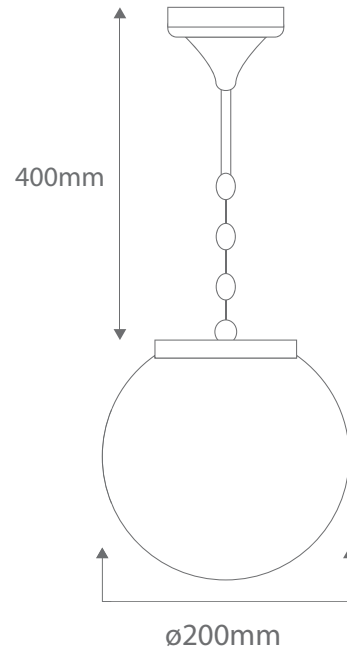

# GT-535

## Pendant with 200mm Sphere

Order Code:	<b>15548</b>	Beige	1 x 20W E27 CFL
	<b>15549</b>	Black	1 x 20W E27 CFL
	<b>15550</b>	Burgundy	1 x 20W E27 CFL
	<b>15551</b>	Green	1 x 20W E27 CFL
	<b>15552</b>	Primrose	1 x 20W E27 CFL
	<b>15553</b>	White	1 x 20W E27 CFL

IP Rating: IP43

Dimensions: Height 400mm (excluding sphere)  
Width 200mm

Requires: Lamp.

Product Code: **GT-535**

Description: Single opal sphere complete with pendant chain and bracket.

Made in Italy

Assembled in Australia