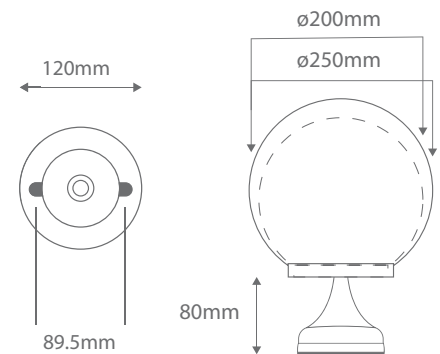

GT-530 / GT-531

Sphere on 80mm Pillar Mount

Order Code:	15536	Beige	GT530	1 x 20W E27 CFL
	15537	Black	GT530	1 x 20W E27 CFL
	15538	Burgundy	GT530	1 x 20W E27 CFL
	15539	Green	GT530	1 x 20W E27 CFL
	15540	Primrose	GT530	1 x 20W E27 CFL
	15541	White	GT530	1 x 20W E27 CFL
	15542	Beige	GT531	1 x 20W E27 CFL
	15543	Black	GT531	1 x 20W E27 CFL
	15544	Burgundy	GT531	1 x 20W E27 CFL
	15545	Green	GT531	1 x 20W E27 CFL
	15546	Primrose	GT531	1 x 20W E27 CFL
	15547	White	GT531	1 x 20W E27 CFL

Description: Single opal sphere on CTC pillar mount.

IP Rating: IP43

Dimensions: Height 80mm
Base Ø120mm

Requires: Lamp.

Product Code: **GT-530 Ø200mm**
GT-531 Ø250mm

Made in Italy

Assembled in Australia

Domus Lighting