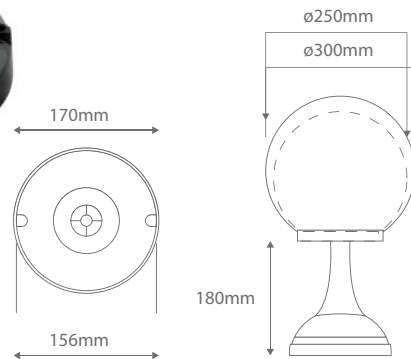

## Sphere on 180mm Pillar Mount

Order Code:	<b>15524</b>	Beige	GT503	1 x 20W E27 CFL
	<b>15525</b>	Black	GT503	1 x 20W E27 CFL
	<b>15526</b>	Burgundy	GT503	1 x 20W E27 CFL
	<b>15527</b>	Green	GT503	1 x 20W E27 CFL
	<b>15528</b>	Primrose	GT503	1 x 20W E27 CFL
	<b>15529</b>	White	GT503	1 x 20W E27 CFL
	<b>15530</b>	Beige	GT504	1 x 20W E27 CFL
	<b>15531</b>	Black	GT504	1 x 20W E27 CFL
	<b>15532</b>	Burgundy	GT504	1 x 20W E27 CFL
	<b>15533</b>	Green	GT504	1 x 20W E27 CFL
	<b>15534</b>	Primrose	GT504	1 x 20W E27 CFL
	<b>15535</b>	White	GT504	1 x 20W E27 CFL

Description: Single opal sphere on pillar mount.

IP Rating: IP43

Dimensions: Height 180mm  
Base Ø170mm

Requires: Lamp.

Product Code: **GT-503 Ø250mm**  
**GT-504 Ø300mm**

Made in Italy

Assembled in Australia