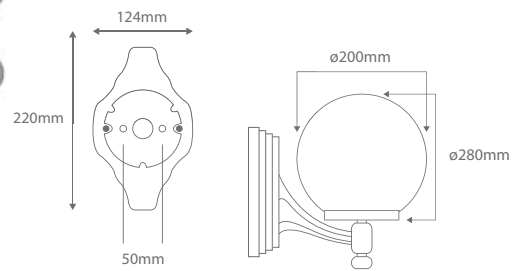

GT-502

Wall Bracket 20cm

Order Code:	15518	Beige	1 x 20W E27 CFL
	15519	Black	1 x 20W E27 CFL
	15520	Burgundy	1 x 20W E27 CFL
	15521	Green	1 x 20W E27 CFL
	15522	Primrose	1 x 20W E27 CFL
	15523	White	1 x 20W E27 CFL

IP Rating: **IP43**

Dimensions: **Height 300mm
Base Width 124mm**

Requires: **Lamp.**

Product Code: **GT-502 Ø200mm**

Made in Italy

Assembled in Australia

Description: **Single opal sphere on arm complete with wall bracket.**