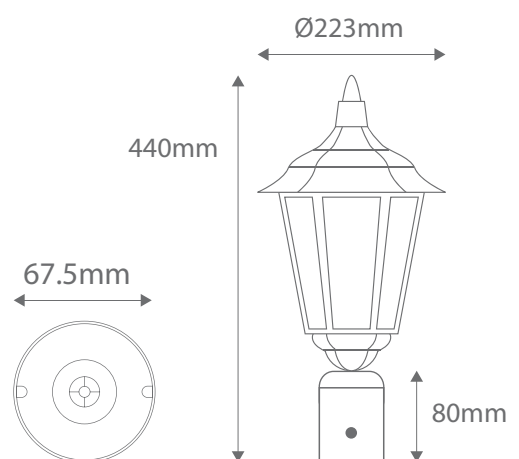

GT-149

Post Top

Order Code:	15032	Beige	1 x 20W B22 CFL
	15033	Black	1 x 20W B22 CFL
	15034	Burgundy	1 x 20W B22 CFL
	15035	Green	1 x 20W B22 CFL
	15036	Primrose	1 x 20W B22 CFL
	15037	White	1 x 20W B22 CFL

Product Code: **GT-149**

Description: Chester head complete with post top to suit Ø60mm post.

IP Rating: IP43

Dimensions: Height 440mm

Requires: Lamp.

Made in Italy

Assembled in Australia

Domus Lighting