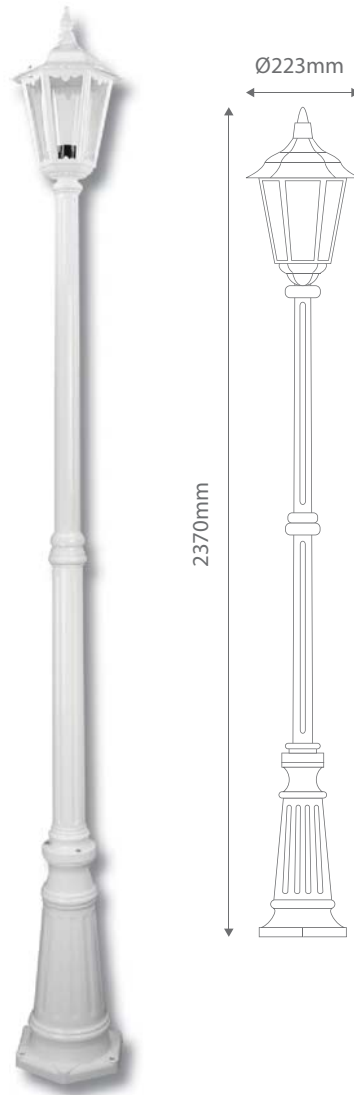

# GT-138

## Single Head on Post 2.37m

Order Code:	<b>15014</b>	Beige	1 x 20W B22 CFL
	<b>15015</b>	Black	1 x 20W B22 CFL
	<b>15016</b>	Burgundy	1 x 20W B22 CFL
	<b>15017</b>	Green	1 x 20W B22 CFL
	<b>15018</b>	Primrose	1 x 20W B22 CFL
	<b>15019</b>	White	1 x 20W B22 CFL

IP Rating: IP43

Dimensions: Height 2370mm  
Width Ø223mm

Requires: Lamp.

Product Code: **GT-138**

Description: Single Chester head on fancy post complete with tall base.

Made in Italy

Assembled in Australia