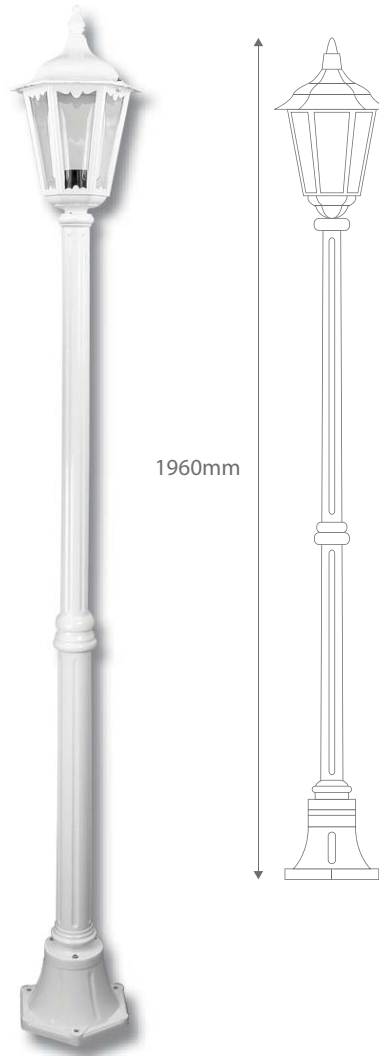

GT-136

Single Head on Post 1.96m

Order Code:	15002	Beige	1 x 20W B22 CFL
	15003	Black	1 x 20W B22 CFL
	15004	Burgundy	1 x 20W B22 CFL
	15005	Green	1 x 20W B22 CFL
	15006	Primrose	1 x 20W B22 CFL
	15007	White	1 x 20W B22 CFL

IP Rating:	IP43
Dimensions:	Height 1960mm
Requires:	Lamp.

Product Code: **GT-136**

Description: Single Chester head on fancy post complete with small base.

Made in Italy

Assembled in Australia

Domus Lighting