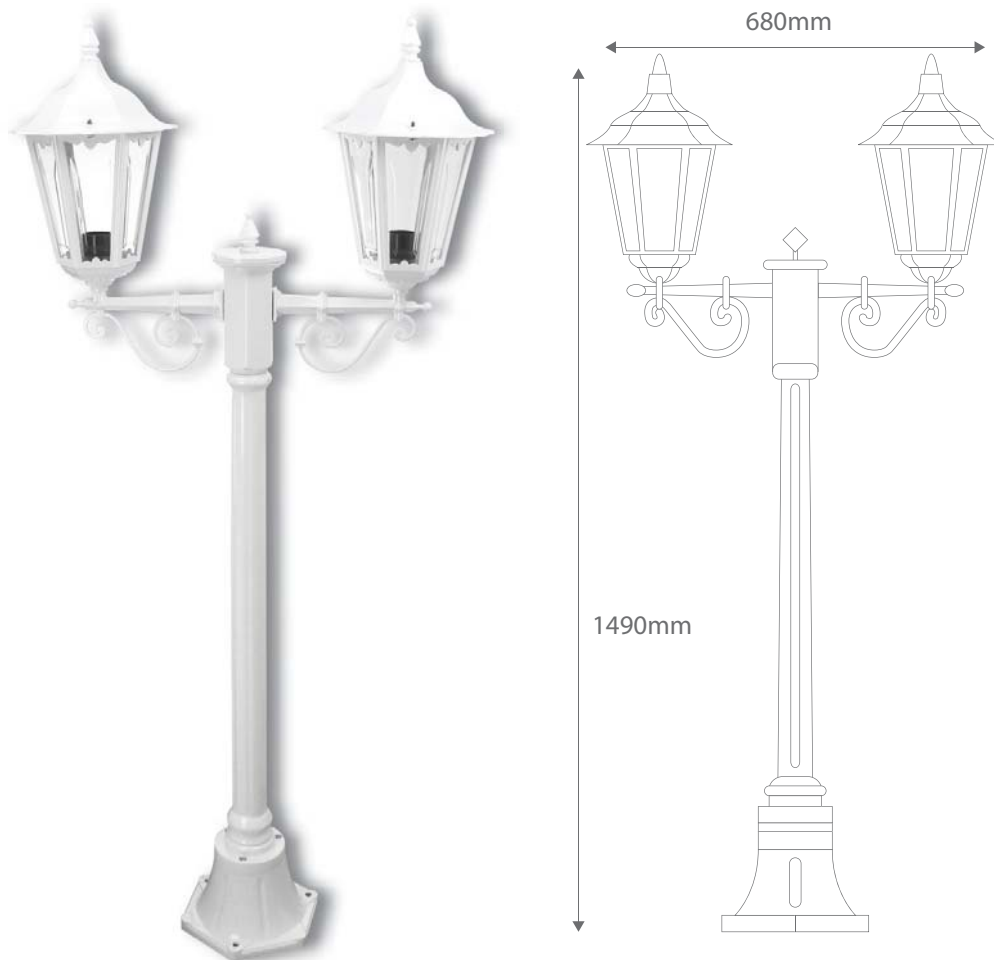

GT-135

Twin Head on Post 1.49m

Order Code:	14996	Beige	2 x 20W B22 CFL
	14997	Black	2 x 20W B22 CFL
	14998	Burgundy	2 x 20W B22 CFL
	14999	Green	2 x 20W B22 CFL
	15000	Primrose	2 x 20W B22 CFL
	15001	White	2 x 20W B22 CFL

IP Rating: IP43

Dimensions: Height 1490mm
Width 680mm

Requires: Lamp.

Product Code: **GT-135**

Made in Italy

Assembled in Australia

Description: Twin Chester head on fancy post complete with small base.

Domus Lighting