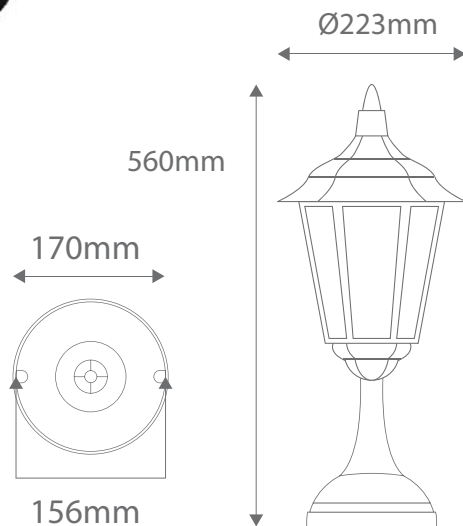

GT-133

Pillar Mount

Order Code:	14984	Beige	1 x 20W B22 CFL
	14985	Black	1 x 20W B22 CFL
	14986	Burgundy	1 x 20W B22 CFL
	14987	Green	1 x 20W B22 CFL
	14988	Primrose	1 x 20W B22 CFL
	14989	White	1 x 20W B22 CFL

Product Code: **GT-133**

Description: Chester head complete with pillar mount.

IP Rating: IP43

Dimensions: Height 560mm
Width Ø223mm
Base Ø170mm

Requires: Lamp.

Made in Italy

Assembled in Australia

Domus Lighting