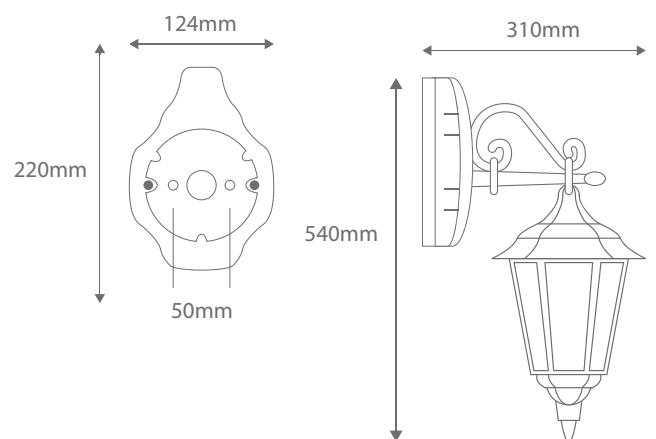

GT-132

Wall Bracket GT132

Order Code:	14978	Beige	1 x 20W B22 CFL
	14979	Black	1 x 20W B22 CFL
	14980	Burgundy	1 x 20W B22 CFL
	14981	Green	1 x 20W B22 CFL
	14982	Primrose	1 x 20W B22 CFL
	14983	White	1 x 20W B22 CFL

Product Code: **GT-132**

Description: Single Chester head complete with arm and wall bracket.

IP Rating: IP43

Dimensions: Height 540mm
Projection 310mm

Requires: Lamp.

Made in Italy

Assembled in Australia

Domus Lighting