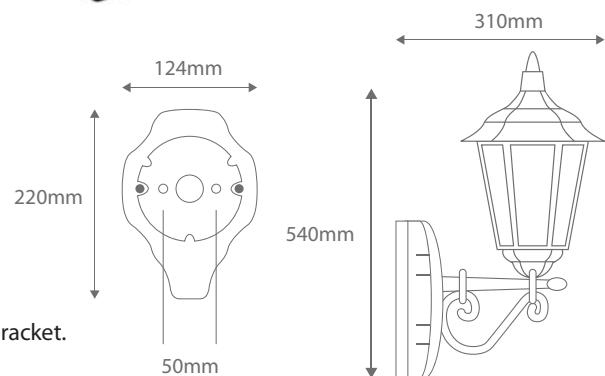

GT-131

Wall Bracket GT131

Order Code:	14972	Beige	1 x 20W B22 CFL
	14973	Black	1 x 20W B22 CFL
	14974	Burgundy	1 x 20W B22 CFL
	14975	Green	1 x 20W B22 CFL
	14976	Primrose	1 x 20W B22 CFL
	14977	White	1 x 20W B22 CFL

Product Code: **GT-131**

Description: Single Chester head complete with arm and wall bracket.

IP Rating: IP43

Dimensions: Height 540mm
Projection 310mm

Requires: Lamp.

Made in Italy

Assembled in Australia

Domus Lighting