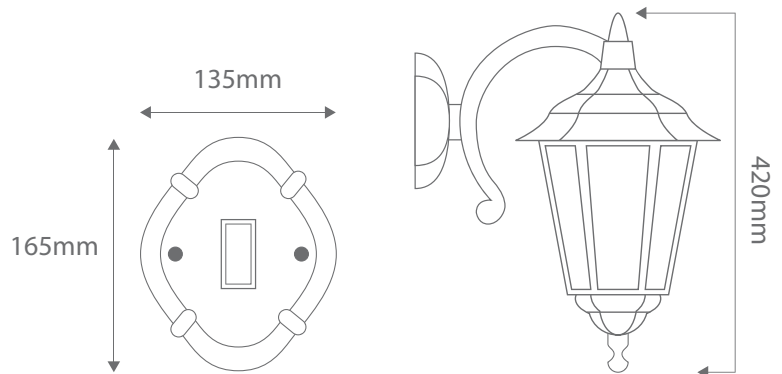

## Wall Bracket GT1074

Order Code:	<b>15044</b>	Beige	1 x 20W B22 CFL
	<b>15045</b>	Black	1 x 20W B22 CFL
	<b>15046</b>	Burgundy	1 x 20W B22 CFL
	<b>15047</b>	Green	1 x 20W B22 CFL
	<b>15048</b>	Primrose	1 x 20W B22 CFL
	<b>15049</b>	White	1 x 20W B22 CFL

Product Code: **GT-1074**

Description: Chester head complete with arm and wall bracket.

IP Rating: IP43

Dimensions: Height 420mm  
Width 310mm

Requires: Lamp.

Made in Italy

Assembled in Australia

**Domus Lighting**