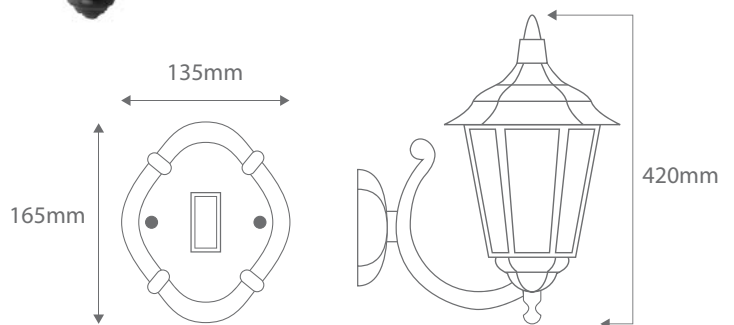

GT-1073

Wall Bracket GT1073

Order Code:	15038	Beige	1 x 20W B22 CFL
	15039	Black	1 x 20W B22 CFL
	15040	Burgundy	1 x 20W B22 CFL
	15041	Green	1 x 20W B22 CFL
	15042	Primrose	1 x 20W B22 CFL
	15043	White	1 x 20W B22 CFL

Product Code: **GT-1073**

Description: Chester head complete with arm and wall bracket.

IP Rating: IP43

Dimensions: Height 420mm
Width 310mm

Requires: Lamp.

Made in Italy

Assembled in Australia

Domus Lighting