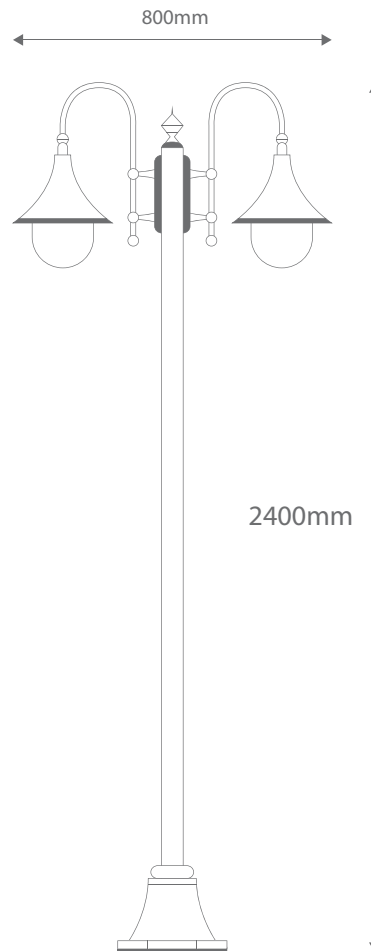

GT-1066

Twin Head on Plain Post 2.4m

Order Code:	15866	Beige	2 x 20W E27 CFL
	15867	Black	2 x 20W E27 CFL
	15868	Burgundy	2 x 20W E27 CFL
	15869	Green	2 x 20W E27 CFL
	15870	Primrose	2 x 20W E27 CFL
	15871	White	2 x 20W E27 CFL

IP Rating: IP43

Dimensions: Height 2400mm
Width 800mm

Requires: Lamps.

Product Code: **GT-1066**

Description: Two Monaco heads on plain post and base.

Made in Italy

Assembled in Australia

Domus Lighting