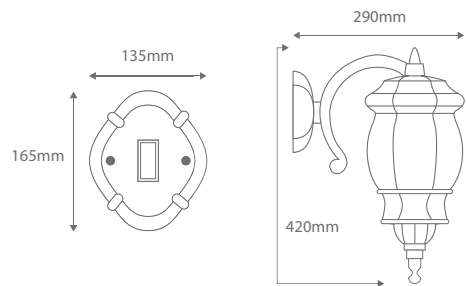

## Wall Bracket GT1032

Order Code:	<b>15962</b>	Beige	1 x 20W B22 CFL
	<b>15963</b>	Black	1 x 20W B22 CFL
	<b>15964</b>	Burgundy	1 x 20W B22 CFL
	<b>15965</b>	Green	1 x 20W B22 CFL
	<b>15966</b>	Primrose	1 x 20W B22 CFL
	<b>15967</b>	White	1 x 20W B22 CFL

IP Rating: IP23

Dimensions: Height 420mm  
Projection 290mm

Requires: Lamp.

Product Code: **GT-1032**

Description: Single Vienna head complete with arm and bracket.

Made in Italy

Assembled in Australia

**Domus Lighting**