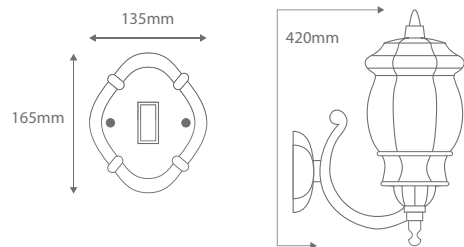

GT-1031

Wall Bracket GT1031

Order Code:	15956	Beige	1 x 20W B22 CFL
	15957	Black	1 x 20W B22 CFL
	15958	Burgundy	1 x 20W B22 CFL
	15959	Green	1 x 20W B22 CFL
	15960	Primrose	1 x 20W B22 CFL
	15961	White	1 x 20W B22 CFL

Product Code: **GT-1031**

Description: Single Vienna head complete with arm and bracket.

IP Rating: IP23

Dimensions: Height 420mm
Projection 290mm

Requires: Lamp.

Made in Italy

Assembled in Australia

Domus Lighting