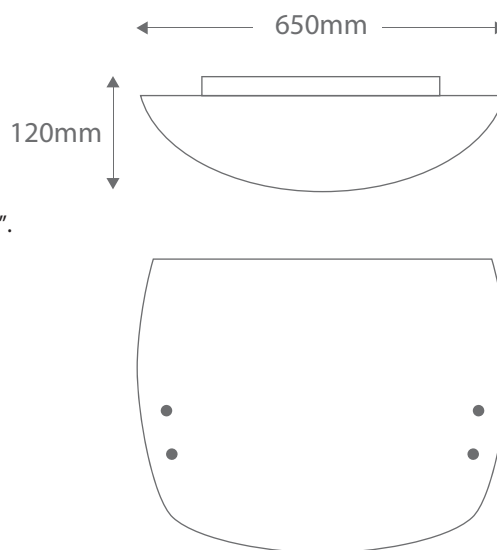

GR-2194/65

65cm Oyster

Order Code: **14779** 4 x 20W E27 CFL
14780 4 x 26W TCD

Product Code: **GR-2194/65**

Description: Satin opal curved glass oyster.
"Matching Wall Lights available in Wall Lights Section".

Dimensions: Width 650mm
Height 120mm

Requires: Lamps.

Spare Glass: **14939** GRG-2194/65

Made in Italy

Domus Lighting

29-31 Richland Street Kingsgrove NSW 2208

Phone: (02) 9554 9600 | Fax: (02) 9554 9433 | Email: sales@domuslighting.com