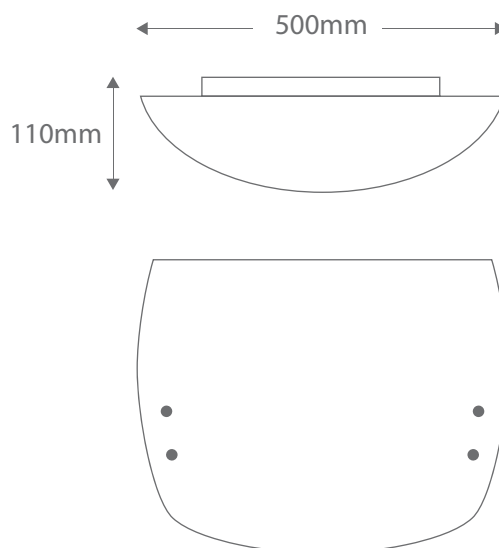

GR-2194/50

50cm Oyster

Order Code: **14777** 2 x 20W E27 CFL
14778 2 x 26W TCD

Product Code: **GR-2194/50**

Description: Satin opal curved glass oyster.
"Matching Wall Lights available in Wall Lights Section".

Dimensions: Width 500mm
Height 110mm

Requires: Lamps.

Spare Glass: **14938** GRG-2194/50

Made in Italy

Domus Lighting

29-31 Richland Street Kingsgrove NSW 2208

Phone: (02) 9554 9600 | Fax: (02) 9554 9433 | Email: sales@domuslighting.com