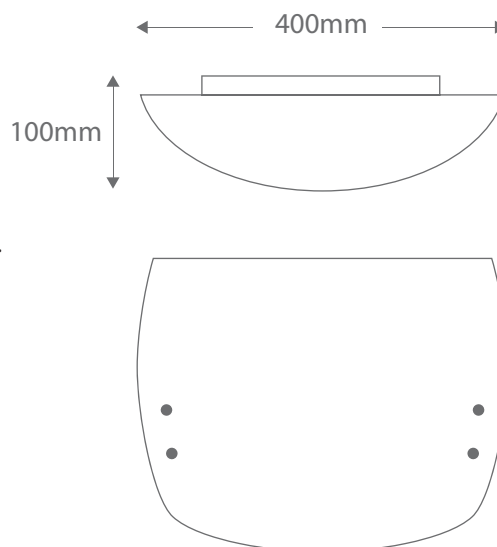

## 40cm Oyster

Order Code: **14773** 2 x 20W E27 CFL  
**14774** 2 x 18WTCD

Product Code: **GR-2194/40**

Description: Satin opal curved glass oyster.  
"Matching Wall Lights available in Wall Lights Section".

Dimensions: Width 400mm  
Height 100mm

Requires: Lamps.

Spare Glass: **14936** GRG-2194/40

Made in Italy

**Domus Lighting**

29-31 Richland Street Kingsgrove NSW 2208

Phone: (02) 9554 9600 | Fax: (02) 9554 9433 | Email: sales@domuslighting.com