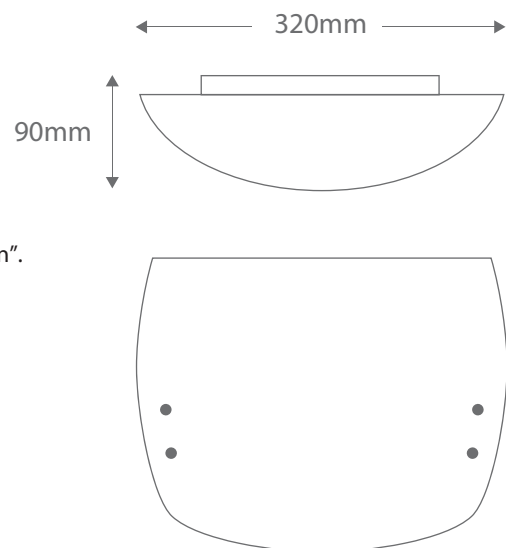

## 30cm Oyster

Order Code: **14769** 1 x 20W E27 CFL  
**14770** 1 x 18WTCD

Product Code: **GR-2194/30**

Description: Satin opal curved glass oyster.  
"Matching Wall Lights available in Wall Lights Section".

Dimensions: Width 320mm  
Height 90mm

Requires: Lamp.

Spare Glass: **14934** GRG-2194/30

Made in Italy

**Domus Lighting**

29-31 Richland Street Kingsgrove NSW 2208

Phone: (02) 9554 9600 | Fax: (02) 9554 9433 | Email: sales@domuslighting.com