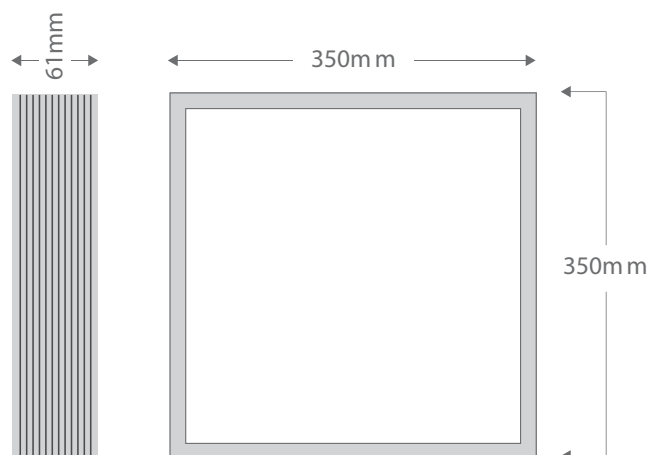

DS-AMY40 SQR

Amy Square 35cm

Order Code: **20237** 1 x 40W T5-C

Product Code: **DS-AMY40 SQR**

Description: Modern square slimline black ring aluminium oyster with frosted glass diffuser. Complete with T5 Circular 4000K cool white lamp.

Dimensions: Width 350mm
Height 61mm

Spare Glass: **20241** DSG-AMY40 SQR

Domus Lighting

29-31 Richland Street Kingsgrove NSW 2208

Phone: (02) 9554 9600 | Fax: (02) 9554 9433 | Email: sales@domuslighting.com