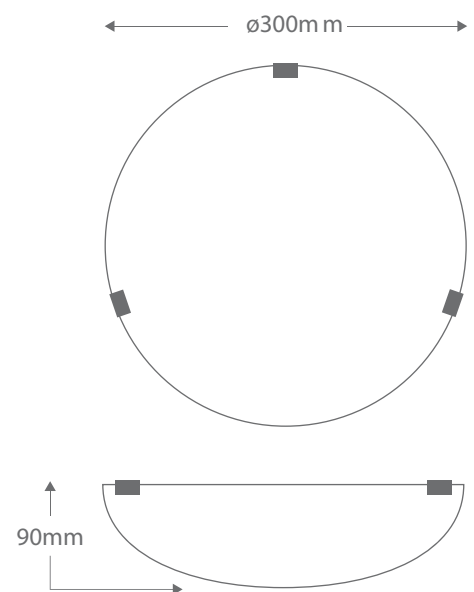

Domus Lighting

29-31 Richland Street Kingsgrove NSW 2208

Phone: (02) 9554 9600 | Fax: (02) 9554 9433 | Email: sales@domuslighting.com

Quality
ISO 9001
SAI GLOBAL