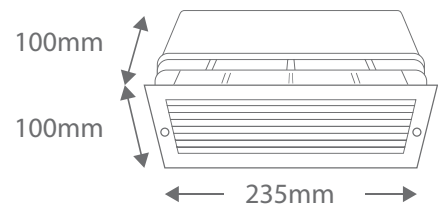

AL-2203

Grille Fascia

| | | | |
|-------------|--------------|--------|-----------------|
| Order Code: | 10488 | Beige | 1 x 20W E27 CFL |
| | 10489 | Black | 1 x 20W E27 CFL |
| | 10490 | Silver | 1 x 20W E27 CFL |
| | 10493 | White | 1 x 20W E27 CFL |
| | 10494 | Beige | 1 x 13W TCD |
| | 10495 | Black | 1 x 13W TCD |
| | 10496 | Silver | 1 x 13W TCD |
| | 10499 | White | 1 x 13W TCD |

Product Code: **AL-2203**

Description: Grille bricklight complete with polycarbonate housing.

IP Rating: IP54

Dimensions: Width 235mm
Height 100mm
Depth 100mm

Requires: Lamp.

Spare Glass: **10769** ALG-2201