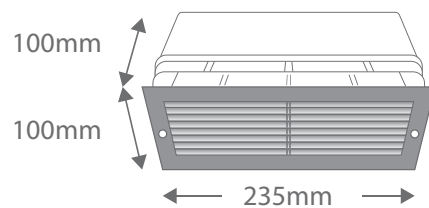

## Louvred Fascia

Order Code:	<b>10476</b>	Beige	1 x 20W E27 CFL
	<b>10477</b>	Black	1 x 20W E27 CFL
	<b>10478</b>	Silver	1 x 20W E27 CFL
	<b>10481</b>	White	1 x 20W E27 CFL
	<b>10482</b>	Beige	1 x 13W TCD
	<b>10483</b>	Black	1 x 13W TCD
	<b>10484</b>	Silver	1 x 13W TCD
	<b>10487</b>	White	1 x 13W TCD

Product Code: **AL-2202**

Description: Louvred bricklight complete with polycarbonate housing.

IP Rating: IP54

Dimensions: Width 235mm  
Height 100mm  
Depth 100mm

Requires: Lamp.

Spare Glass: **10769** ALG-2201