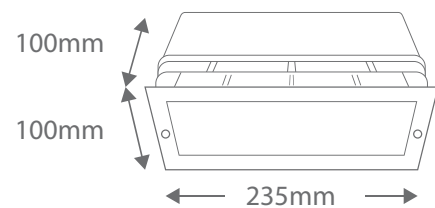

AL-2201

Plain Fascia

Order Code:	10464	Beige	1 x 20W E27 CFL
	10465	Black	1 x 20W E27 CFL
	10466	Silver	1 x 20W E27 CFL
	10469	White	1 x 20W E27 CFL
	10470	Beige	1 x 13W TCD
	10471	Black	1 x 13W TCD
	10472	Silver	1 x 13W TCD
	10475	White	1 x 13W TCD

Product Code: **AL-2201**

Description: Plain bricklight complete with polycarbonate housing.

IP Rating: IP54

Dimensions: Width 235mm
Height 100mm
Depth 100mm

Requires: Lamp.

Spare Glass: **10769** ALG-2201