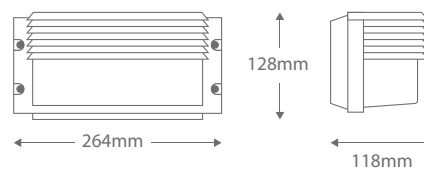

AL-2103

AL-2103

Order Code:	10441	Beige	1 x 20W E27 CFL
	10442	Black	1 x 20W E27 CFL
	10444	Silver	1 x 20W E27 CFL
	10451	White	1 x 20W E27 CFL
	10453	Beige	2 x 9W TC
	10454	Black	2 x 9W TC
	10456	Silver	2 x 9W TC
	10463	White	2 x 9W TC

Product Code: **AL-2103**

Description: Eyelid louvre rectangular bunker.
Die-cast aluminium body, tempered glass.

IP Rating: IP44

Dimensions: Width 264mm
Height 128mm
Projection 118mm

Requires: Lamp/s.

Spare Glass: **10768** ALG-2101