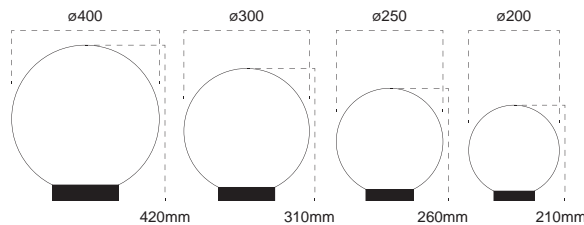

VL-1010203/253/303/403

Smoke Spheres

Order Code:	18600	200mm	1 x 20W E27 CFL
	18602	250mm	1 x 25W E27 CFL
	18604	300mm	1 x 30W E27 CFL
	18606	400mm	1 x 40W E27 CFL

Product Code:	VL-1010203	Smoke
	VL-1010253	Smoke
	VL-1010303	Smoke
	VL-1010403	Smoke

Description: Polycarbonate sphere complete with base. Ideal for coastal areas.

IP Rating: IP44

Dimensions: Refer to line drawing.

Requires: Lamp.

Made in Italy

Domus Lighting

29-31 Richland Street Kingsgrove NSW 2208