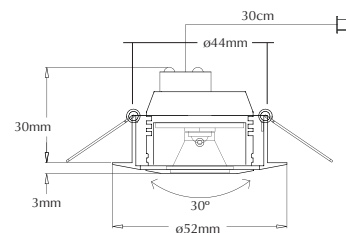

Power Puk 03 / Warm White

Order Code: **19914**

Product Code: **EVPP03WW**

Colour: **Warm White**  3200K

Description: Power Puk LED downlight, Brushed aluminium frame, 2 way tilt adjustable.

Data: Cree 1 x 3W LED, 100lm output, 30° beam spread, requires 700mA Constant Current LED driver.

Size: Ø52mm (H) 30mm

Cutout: Ø44mm

Requires: 700mA Constant Current LED driver (EVPD309) not included. Please refer to power supply section for correct drivers.

3W output	Warm White 3200K	Constant Current	1 x 30° Beam spread	100 Lumens	Series wiring required
-----------	------------------	------------------	---------------------	------------	------------------------