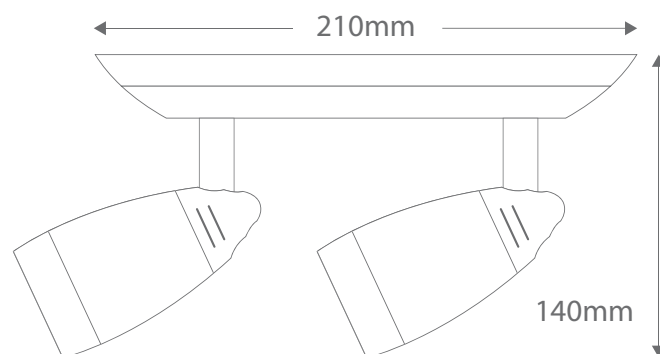

LV-4904/2R

Two Light Round Plate (Remote Transformer)

Order Code:	17326	Chrome	2 x 50W QT12
	17327	Gold	2 x 50W QT12
	17328	Satin Chrome	2 x 50W QT12
	17329	White	2 x 50W QT12

Product Code: **LV-4904/2R**

Description: Two glass cone low voltage spotlights on a round plate. Adjustable heads - No transformer in plate.

Dimensions: Diameter 210mm
Height 140mm

Requires: Remote transformer and lamps.

Domus Lighting