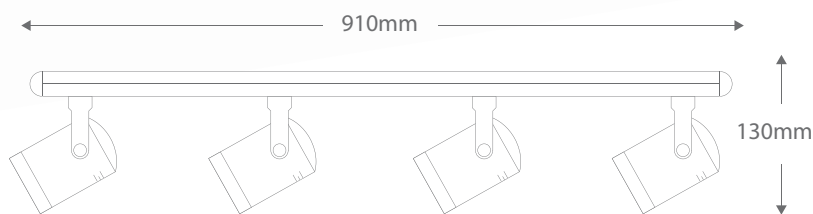

LV-3704/4B

Four Light Bar (Remote Transformer)

Order Code:	16869	Beige	4 x 50W MR16
	16870	Black	4 x 50W MR16
	16871	Chrome	4 x 50W MR16
	16872	Gold	4 x 50W MR16
	16873	Satin Brass	4 x 50W MR16
	16874	Satin Chrome	4 x 50W MR16
	16875	White	4 x 50W MR16

Product Code: **LV-3704/4B**

Description: Four Barrel head low voltage spotlights on a single bar. Adjustable heads. No transformer in bar.

Dimensions: Length 910mm
 Height 130mm

Requires: Remote transformer and lamps.