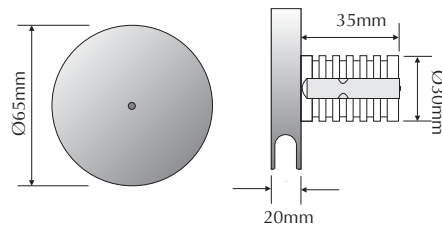

EV112-WW

Order Code: **19971**
 Product Code: **EV112-WW**
 Colour: **Warm White**  2700K

Description: A smart and contemporary semi-recessed wall light designed for low level floor/path lighting.

Data: Round fascia, machined pure aluminium, high power Cree LED, 1W total output, recessed aluminium heat sink with mounting clips, (BID) built-in driver, 350mA Constant Current, 240V AC mains power input.

Fitting Size: Front face: (Ø) 65mm x (D) 20mm
 Recessed heat sink: (Ø) 30mm x (D) 35mm

Cutout Size: (Ø) 35mm

Additional: The above wall light is non dimmable. To dim the wall light please refer to the dimmable Constant Current drivers in the power supply section.