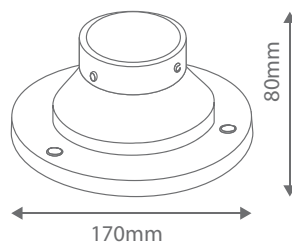

VL-160900

Base

Order Code: **18636** Black

Product Code: **VL-160900**

Description: Black base for use with PVC posts.
Ideal for coastal areas.

Dimensions: Height 80mm
Width 170mm

Made in Italy

Domus Lighting