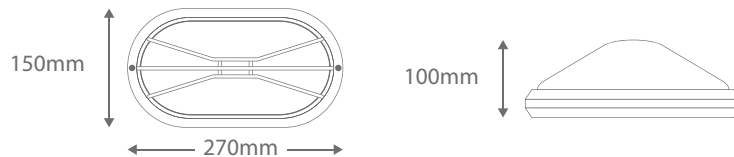

VL-127310 / VL-127311

Oval Grille

Order Code: **18627** Black 1 x 20W E27 CFL
18625 White 1 x 20W E27 CFL
18628 Black 2 x 9W TC
18626 White 2 x 9W TC

Product Code: **VL-127310 White**
VL-127311 Black

Description: Body injection molded thermoplastic.
Injection molded opal polycarbonate diffuser.
Ideal for coastal areas.

IP Rating: IP65

Dimensions: Length 270mm
Width 150mm
Projection 100mm

Requires: Lamp/s.

Made in Italy

Domus Lighting

29-31 Richland Street Kingsgrove NSW 2208

Phone: (02) 9554 9600 | Fax: (02) 9554 9433 | Email: sales@domuslighting.com