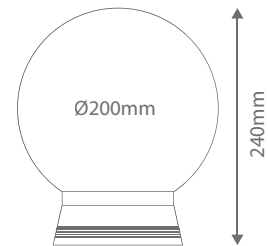

## Sphere Light

Order Code: **18607** White/Opal 1 x 20W E27 CFL  
**18608** Black/Opal 1 x 20W E27 CFL

Product Code: **VL-118201 White/Opal**  
**VL-118204 Black/Opal**

Description: Polycarbonate 200mm sphere light.  
Ideal for coastal areas.

IP Rating: IP41

Dimensions: Diameter 200mm  
Height 240mm

Requires: Lamp.

Made in Italy

**Domus Lighting**

29-31 Richland Street Kingsgrove NSW 2208

Phone: (02) 9554 9600 | Fax: (02) 9554 9433 | Email: sales@domuslighting.com