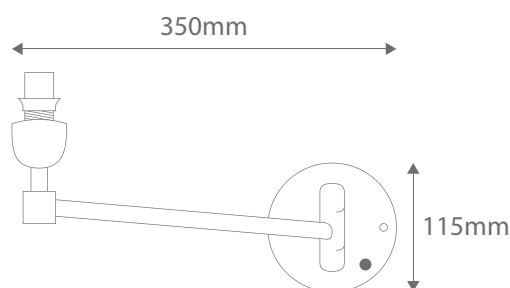

SW-757S

Round Base Single Swing Arm (With Switch)

Order Code:	18524	Black	1 x 20W B22 CFL
	18525	Brass	1 x 20W B22 CFL
	18526	Chrome	1 x 20W B22 CFL
	18528	Satin Brass	1 x 20W B22 CFL
	18529	Satin Chrome	1 x 20W B22 CFL
	18530	White	1 x 20W B22 CFL

Dimensions: Width 350mm
Height 115mm

Made in Australia

Requires: Lamp and Shade.

LED Option: LED BC Lamp recommended.
Please refer to Lamps Section.

Product Code: **SW-757S**

Description: Single jointed arm complete with round backplate, switch and lamp holder.