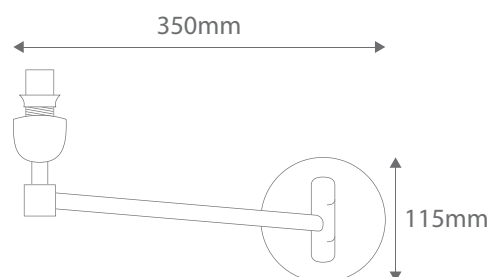

SW-757

Round Base Single Swing Arm (No Switch)

Order Code:	18516	Black	1 x 20W B22 CFL
	18517	Brass	1 x 20W B22 CFL
	18518	Chrome	1 x 20W B22 CFL
	18520	Satin Brass	1 x 20W B22 CFL
	18521	Satin Chrome	1 x 20W B22 CFL
	18522	White	1 x 20W B22 CFL

Dimensions: Width 350mm
Height 115mm

Made in Australia

Requires: Lamp and Shade.

LED Option: LED BC Lamp recommended.
Please refer to Lamps Section.

Product Code: **SW757**

Description: Single jointed arm complete with round backplate and lamp holder **(no switch)**.