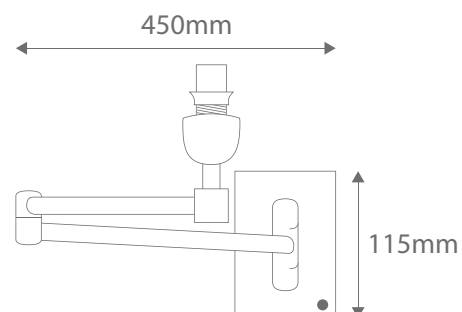

SW-756S

Rectangular Base Double Swing Arm (With Switch)

Order Code:	18508	Black	1 x 20W B22 CFL
	18509	Brass	1 x 20W B22 CFL
	18510	Chrome	1 x 20W B22 CFL
	18512	Satin Brass	1 x 20W B22 CFL
	18513	Satin Chrome	1 x 20W B22 CFL
	18514	White	1 x 20W B22 CFL

Dimensions: Width 450mm
Height 115mm

Made in Australia

Requires: Lamp and Shade.

LED Option: LED BC Lamp recommended.
Please refer to Lamps Section.

Product Code: **SW-756S**

Description: Double jointed arm complete with rectangular backplate, switch and lamp holder.