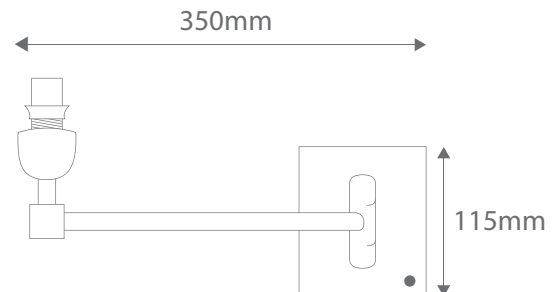

SW-755S

Rectangular Base Single Swing Arm (With Switch)

Order Code:	18492	Black	1 x 20W B22 CFL
	18493	Brass	1 x 20W B22 CFL
	18494	Chrome	1 x 20W B22 CFL
	18496	Satin Brass	1 x 20W B22 CFL
	18497	Satin Chrome	1 x 20W B22 CFL
	18498	White	1 x 20W B22 CFL

Dimensions: Width 350mm
Height 115mm

Made in Australia

Requires: Lamp and Shade.

LED Option: LED BC Lamp recommended.
Please refer to Lamps Section.

Product Code: **SW-755S**

Description: Single jointed arm complete with rectangular backplate, switch and lamp holder.