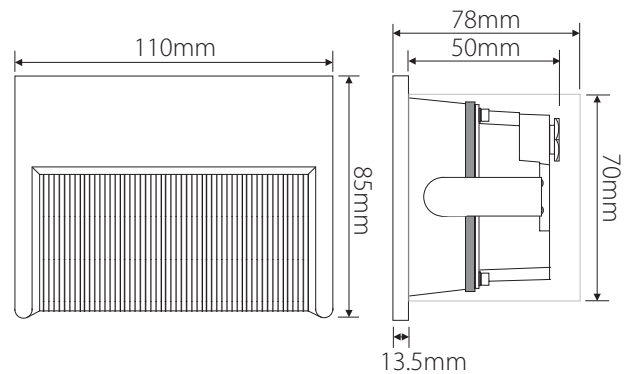

EV-STEP-W

Order Code: 19473

Product Code: EV-STEP-W

Description: A recessed wall or step light for interior or exterior applications. Simple yet clean in design yet fully functional.

Data: Die cast aluminium body, special metalware treatment (Chromate), custom silver colour polyester powder coated finish, 1 x 4W Citizen LED lamp, white colour 5000K, 290lm output, CRI 85%, effect beam angle, built-in LED driver (BID). IP65 rating, double cable gland, timber/Gyprock install or polycarbonate housing for concrete, 240VAC input voltage

Fitting Size: (W) 110mm x (H) 85mm x (D) 78mm