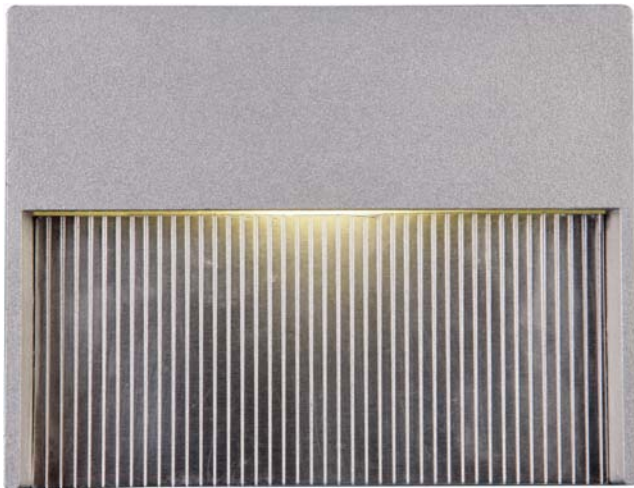

EV-STEP-W

Order Code: 19473

Product Code: EV-STEP-W

Description: A recessed wall or step light for interior or exterior applications. Simple yet clean in design yet fully functional.

Data: Die cast aluminium body, special metalware treatment (Chromate), custom silver colour polyester powder coated finish, 1 x 4W Citizen LED lamp, white colour 5000K, 290lm output, CRI 85%, effect beam angle, built-in LED driver (BID). IP65 rating, double cable gland, timber/Gyprock install or polycarbonate housing for concrete, 240VAC input voltage

Fitting Size: (W) 110mm x (H) 85mm x (D) 78mm