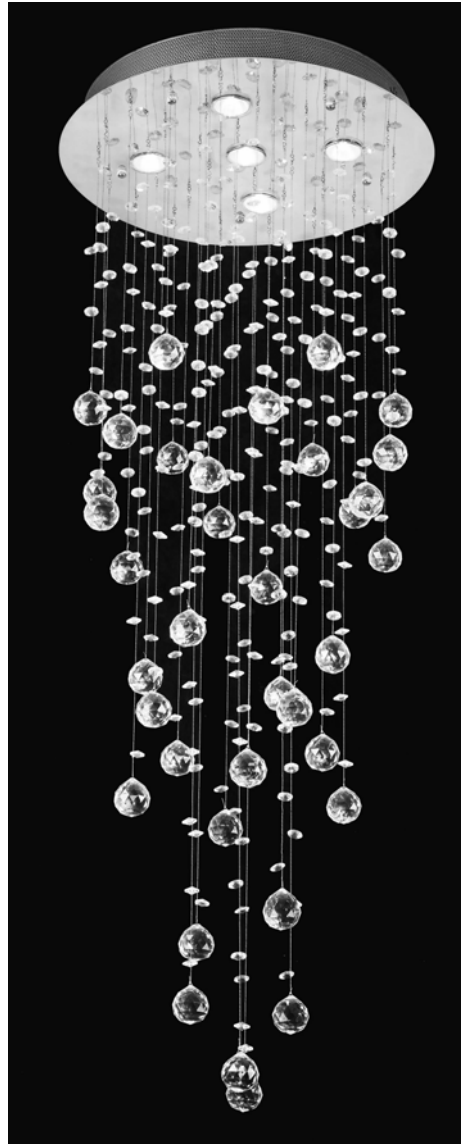

SNOWDROP-36

Dimensions:
Diameter 360mm
Height 1000mm

Order Code: 35015

Product Code: SNOWDROP-36

Description: Snowdrop pendant complete with complimentary lamps, polished chrome backplate and utilising Class A K9 crystal.

Dimensions: Diameter 360mm, Height 1000mm

Complimentary: 4 x Warm White 3W GU10 240V LED lamps

* SNOWDROP-46 pictured for illustrative purposes

Domus Lighting

29-31 Richland Street Kingsgrove NSW 2208

Phone: (02) 9554 9600 | Fax: (02) 9554 9433 | Email: sales@domuslighting.com