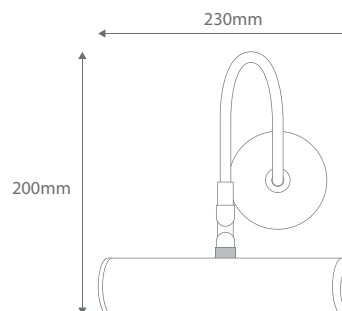

PR-790/23

Round Base 23cm Picture Light

Order Code:	18108	Black	1 x 20W B22 CFL
	18109	Brass	1 x 20W B22 CFL
	18110	Chrome	1 x 20W B22 CFL
	18112	Satin Brass	1 x 20W B22 CFL
	18113	Satin Chrome	1 x 20W B22 CFL
	18114	White	1 x 20W B22 CFL

Dimensions: Width 230mm
Height 200mm

Made in Australia

Requires: Lamp.

LED Option: LED BC Lamp recommended.
Please refer to Lamps Section.

Product Code: **PR-790/23**

Description: Picture light complete with back plate.