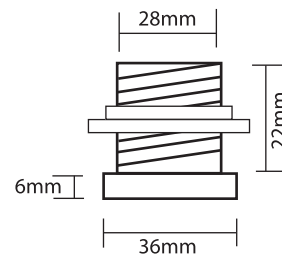

Power Puk 15 / White

Made in Italy

Order Code: **19938**

Product Code: **EVPP15W**

Colour: **White** 6400K

Description: Power Puk LED spotlight, Brushed aluminium round frame, recessed mounting.

Data: Seoul 1 x 1W LED, 80lm output, 30° beam spread, requires 350mA Constant Current LED driver.

Size: Ø 36mm (H) 22mm

Cutout: Ø28mm Recessed mounted

Requires: 350mA Constant Current LED driver (DM20/350) not included. Please refer to power supply section for correct drivers.

1W
output

White
6400K

Constant
Current